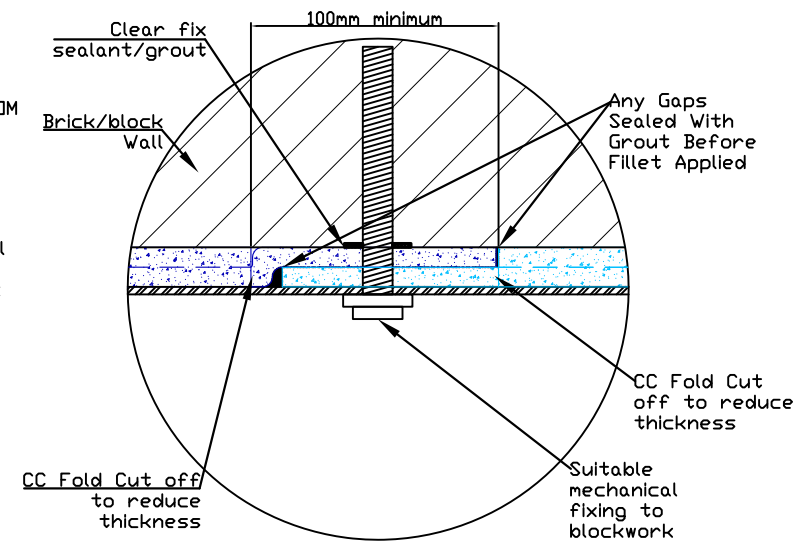

DETAIL C

LEGEND:

TITLE:
CC BLOCK WALL DETAIL

DRAWING NUMBER:
CC-D-ABW-001-REV2

DATE: **03/02/2016**   VERSION: **140820.01**

SCALE: **NOT TO SCALE.**   PRODUCED BY: **CONCRETE CANVAS LTD.**

CONCRETE CANVAS LTD.
UNIT 3, BLOCK A22, SEVERN RD.
TREForest INDUSTRIAL ESTATE,
PONTYFRIDD, CF375SP
UNITED KINGDOM
TEL: +44 (0)845 680 1908
EMAIL: INFO@CONCRETECANVAS.COM